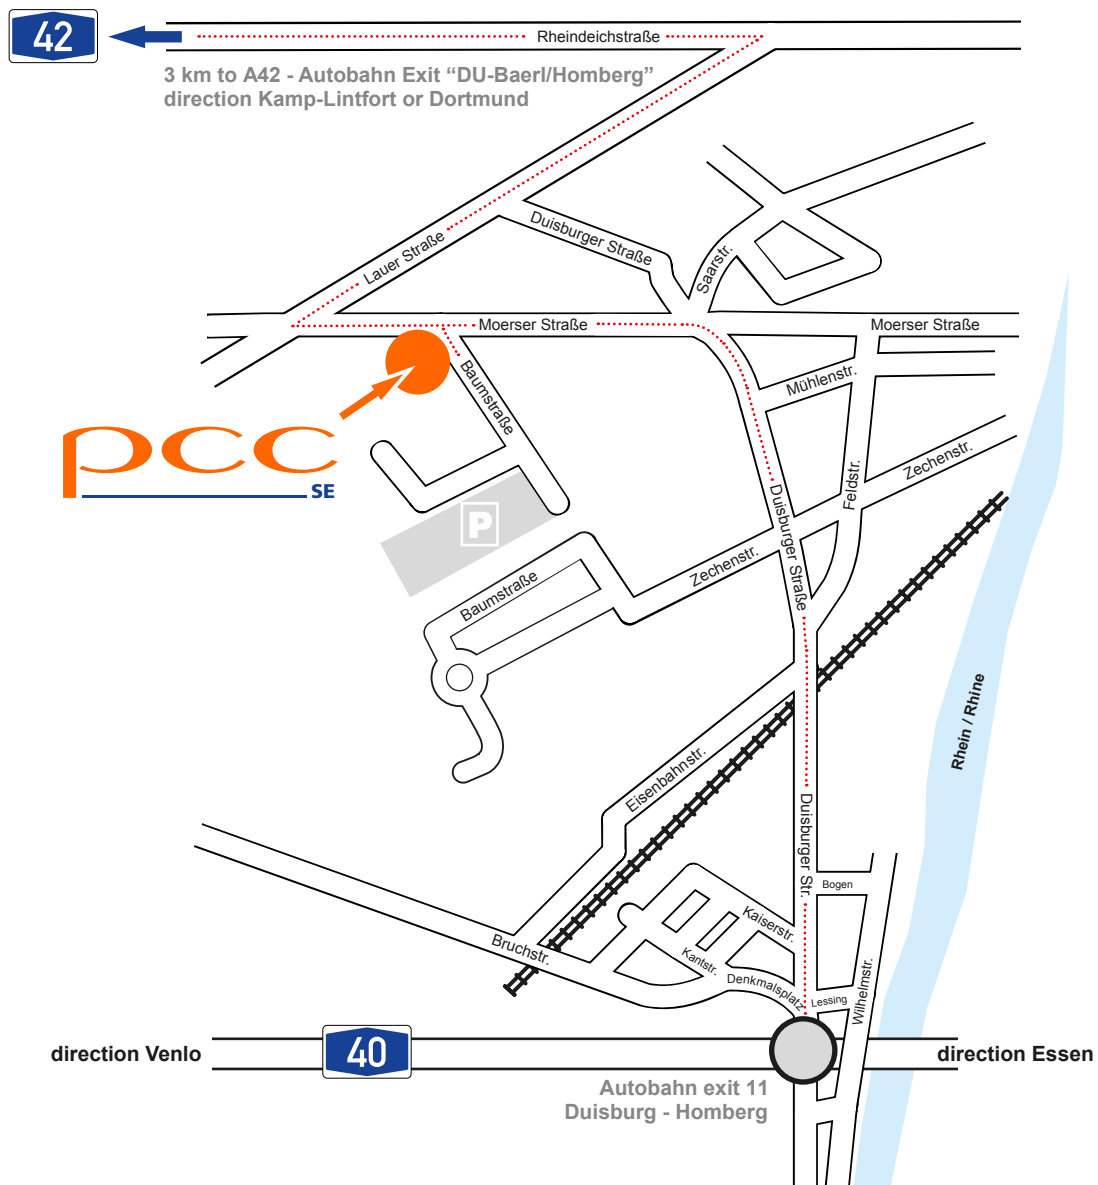

How to get to PCC's Headquarters

Autobahn (motorway) A 42 - Kamp-Lintfort/Dortmund

Autobahn exit 3 Duisburg - Baerl/Homberg

Please leave the motorway A42 in Duisburg-Baerl. Then turn left towards Duisburg-Homberg. After about 3 km please turn right at the traffic light. You are now on the "Lauer Straße". At the 3rd traffic light, after another 1 km ride, you enter the "Moerser Straße". After 300 m you have to turn right into the "Baumstraße" and directly on the right hand you find our office.

Autobahn (motorway) A 40 - Venlo/Essen

Autobahn exit 11 Duisburg - Homberg

If you use the motorway A40 you have to depart in Duisburg-Homberg. At the traffic light turn to the left. You are now on the "Duisburger Straße". After about 1 km you have to turn left at the junction "Duisburger Straße" / "Moerser Straße". After 200 m please turn again left into the "Baumstraße" and directly on your right hand you see our office.